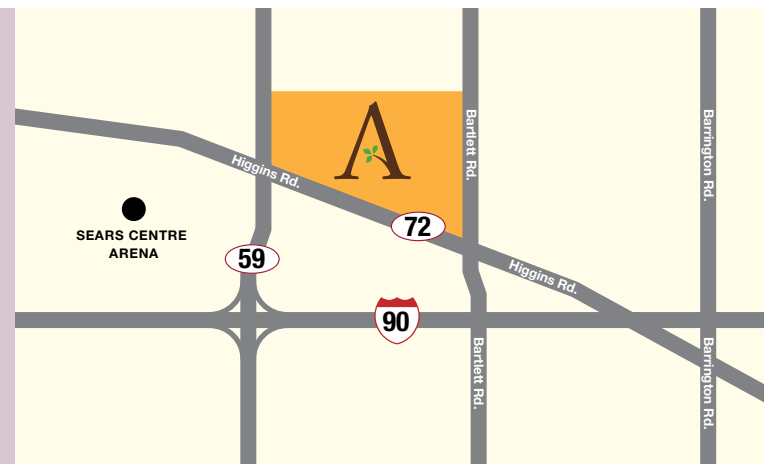

MANAGEMENT OFFICE HOURS

8am-5pm Monday-Friday

Telephone: 847-426-6200

Email: info@ShopTheArboretumSB.com

DIRECTIONS

FROM THE NORTH

Take Illinois Route 59 South. Turn left at the Arboretum Boulevard street light into The Arboretum of South Barrington.

FROM THE SOUTH

Take Illinois Route 59 North just past Higgins Road (Illinois Route 72). Turn right at the Arboretum Boulevard street light into The Arboretum of South Barrington.

FROM THE EAST

Take I-90 West to the Route 59 Exit. Turn right onto Illinois Route 59 and travel just past Higgins Road (Illinois Route 72). Turn right at the Arboretum Boulevard street light into The Arboretum of South Barrington.

FROM THE WEST

Take I-90 East to the Route 59 Exit. Turn left onto Illinois Route 59 and travel just past Higgins Road (Illinois Route 72). Turn right at the Arboretum Boulevard street light into The Arboretum of South Barrington.